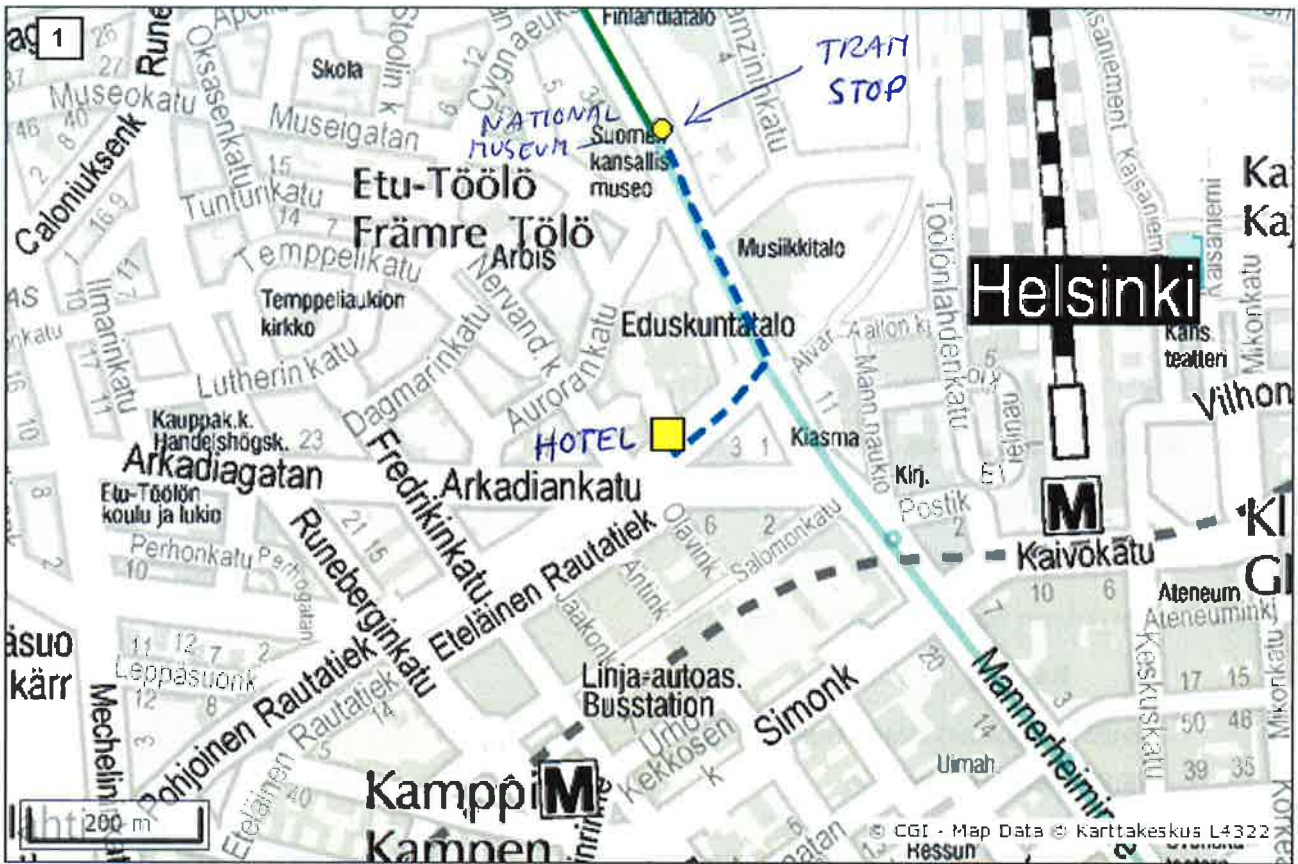

From Railway station square (where the bus 615 comes from the Airport) to Hotel Presidentti, address: Eteläinen Rautatiekatu 4

FROM THE HOTEL :

Reittiopas

Perillä

TO THL: